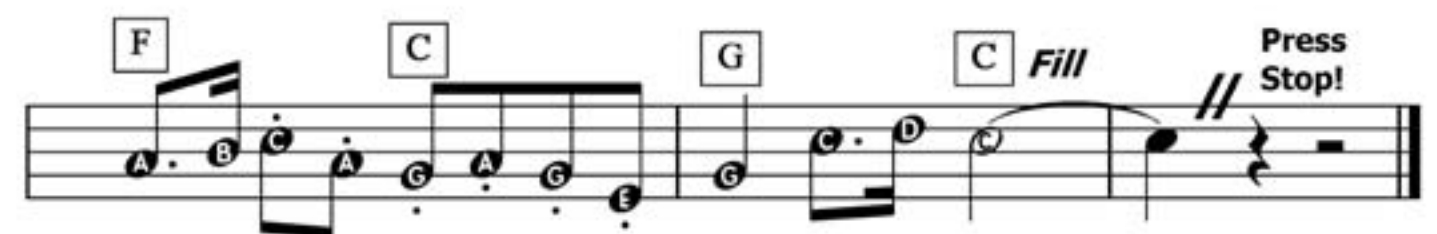

Press Stop! //